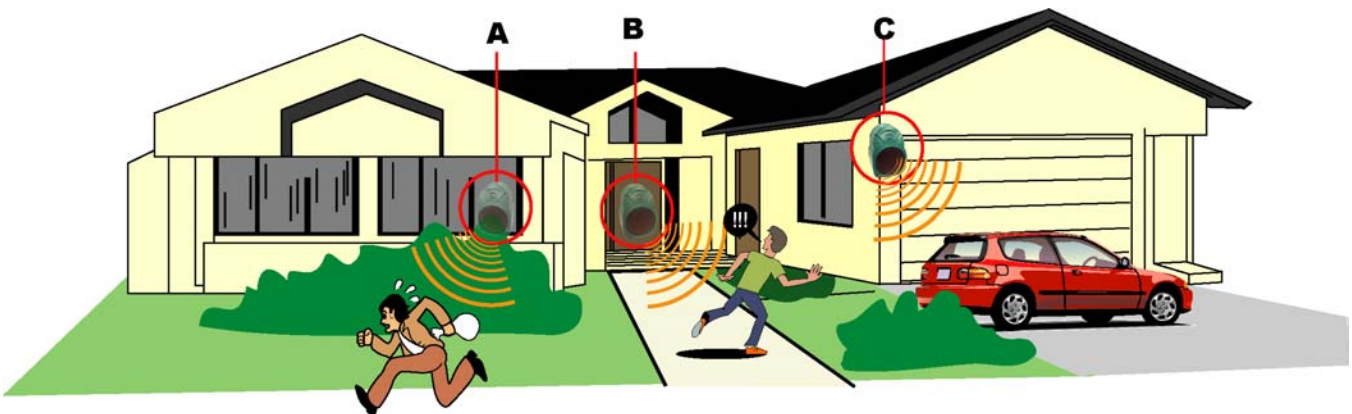

UP-471 Intelligent Watching Dog

Have you ever worried about your home security when you are not at home?
Now, let Intelligent Watching Dog to solve your problem.

When you are not at home, Intelligent Watching Dog will be your guard, and its built-in sensor can 360-degree detects and scares away the strangers.

This product can be set inside or outside your house.

- A. **“BOWWOW!!!”** The noise dog bow-wow will scare away the thief.
- B. **“Dingdong~~~”** Ringing automatically when strangers get close to your house.
- C. **“Do Not Block the Drive Way!!!”** Recording you owned voice to warn invader.